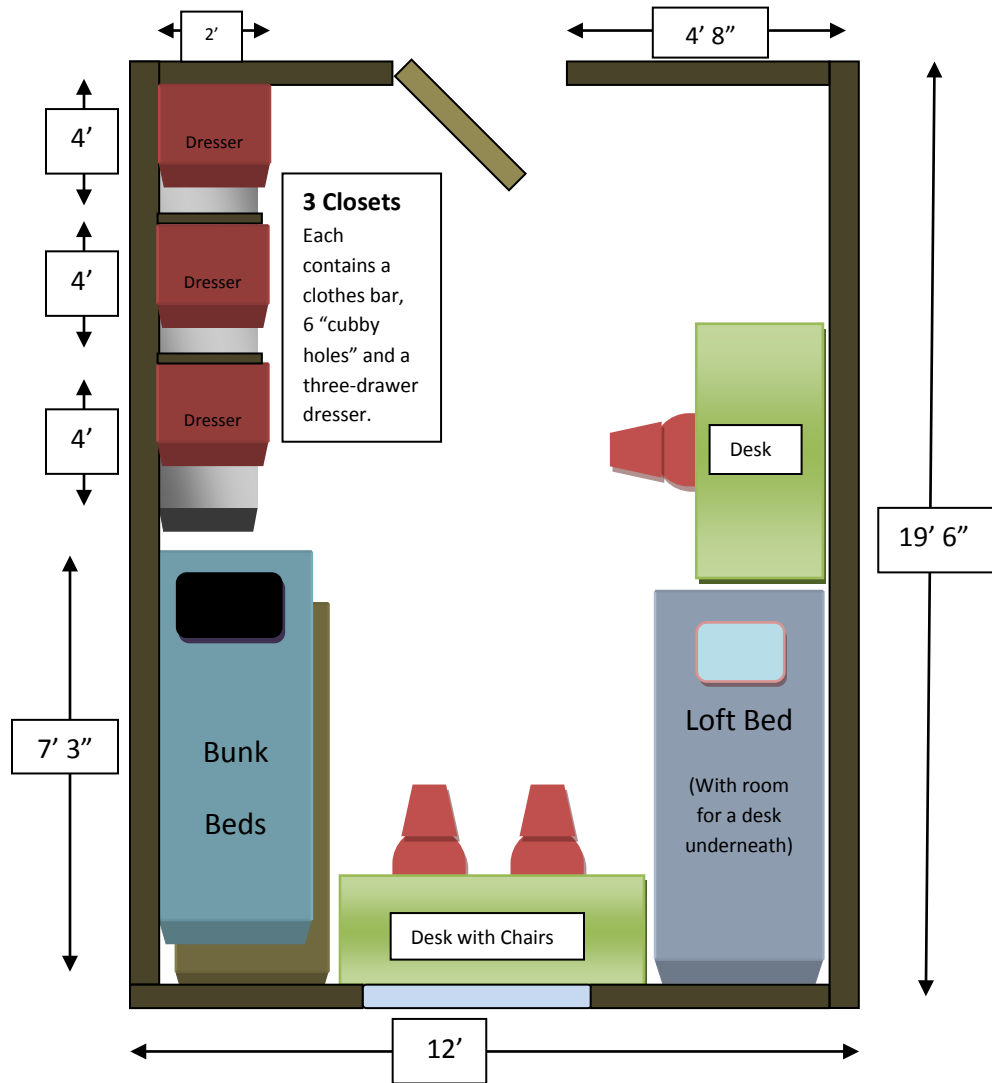

Snowbarger Hall

Room Layout

Dimensions:

Beds are 7'1" long.

Desks are 4' wide and 2' deep.

Closet dressers contain 3 drawers and are 1' 5" wide and 2' long.